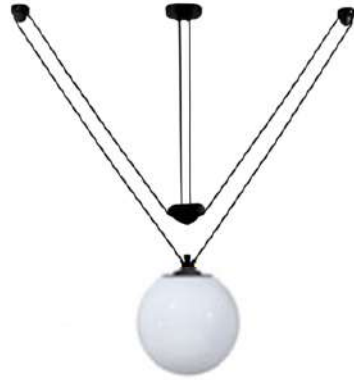

- 70%

DCW Les Acrobates 328 Suspension Lamp
Bernard Albin Gras
Metal in black, opal glass
DIA250 mm
1 set

~~$800~~ $240