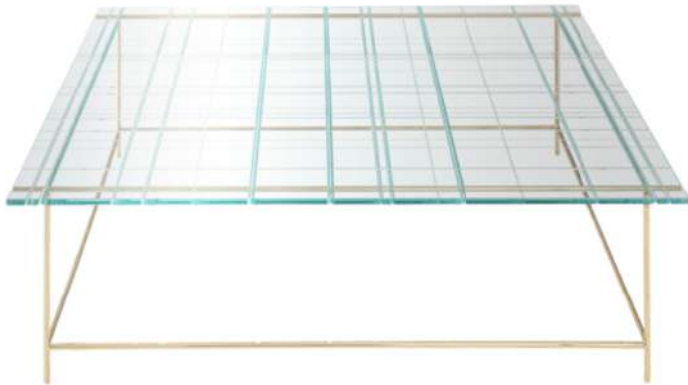

HC28 Cosmo Grassi Coffee Table
Sebastian Herkner
Metal in black titanium, clear glass
W1400 x D600 x H360 mm
1 pc

HC28 Cosmo Grassi Coffee Table - Square
Sebastian Herkner
Metal in champagne titanium, clear glass
W1200 x D1200 x H360 mm
2 pc

- 40%

~~$3920~~ $2360