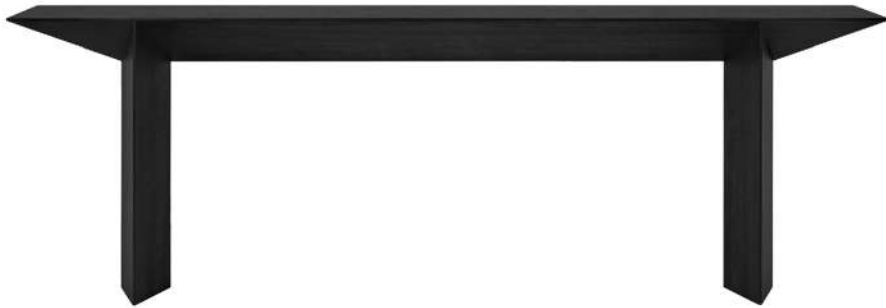

EX-STOCKS LIST 04.07.2025

*Prices indicated are listed as each. Collection/ delivery within a week upon purchase. Condition as is. Delivery if required is chargeable.

*reference image - discontinued finish

HC28 Zun Console
L&L Studio
White oak
W2000 x D470 x H850 mm
2 pc

- 30%

~~$2460~~ $1730