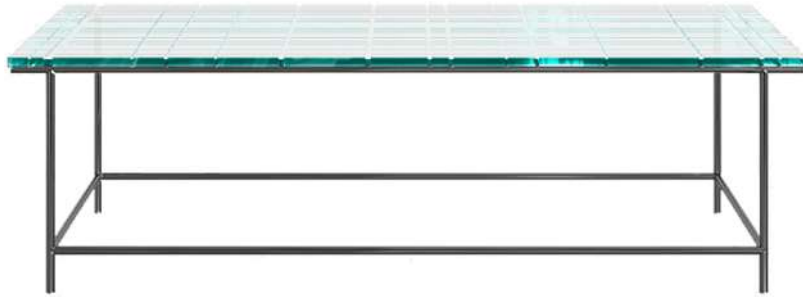

- 30%

~~$2890~~ $2030